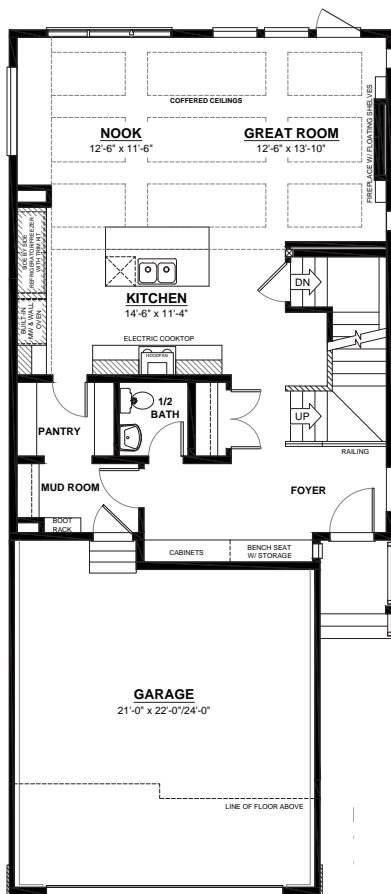

# THE TOFINO

2 STOREY • 2,164sq.ft.

**MAIN FLOOR**  
922sq.ft.  
(9 FT. CEILINGS)

**2ND FLOOR**  
1,242sq.ft.  
(8 FT. CEILINGS)

## FEATURES

- 3 bedrooms
- 2 1/2 bathrooms
- 5 piece ensuite
- Second floor laundry
- Master walk-in closet
- Second floor flex room
- Main floor coffered ceilings