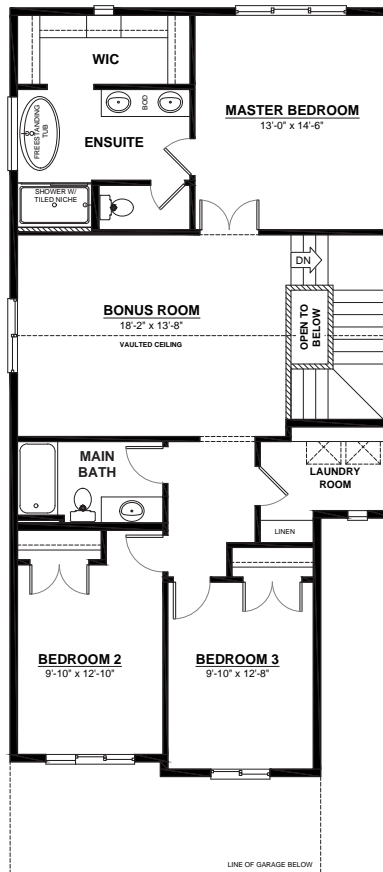

# THE TOFINO

2 STOREY • 2,164sq.ft.

**MAIN FLOOR**  
922sq.ft.  
(9 FT. CEILINGS)

**2ND FLOOR**  
1,242sq.ft.  
(8 FT. CEILINGS)

## FEATURES

- 3 bedrooms
- 2 1/2 bathrooms
- 5 piece ensuite
- Second floor laundry
- Master walk-in closet
- Second floor flex room
- Main floor coffered ceilings