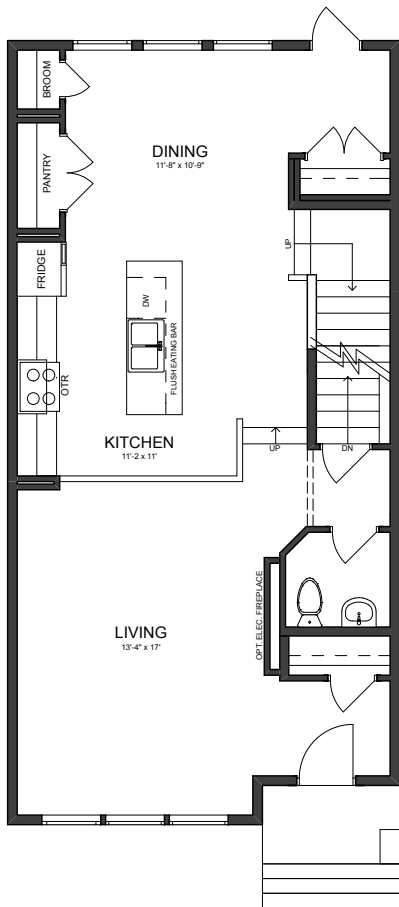

# THE CAMDEN II

2 STOREY • 1,572sq.ft.

## FEATURES

- 3 bedrooms
- 2 1/2 bathrooms
- 2<sup>nd</sup> floor laundry

### MAIN FLOOR

768sq.ft.  
(9 FT. CEILINGS)

### 2ND FLOOR

804sq.ft.  
(8 FT. CEILINGS)