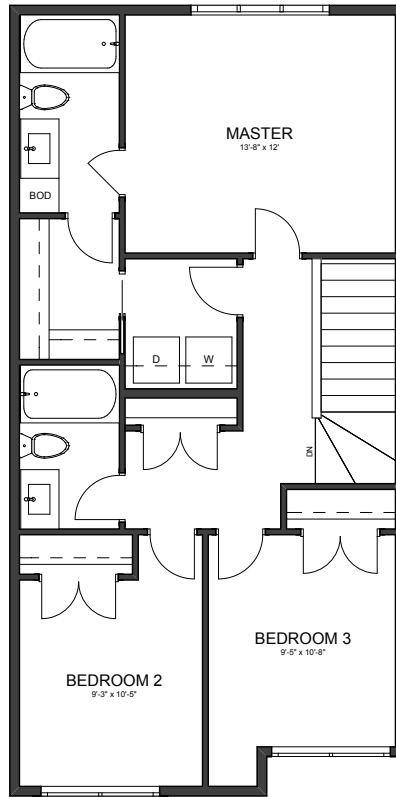

# THE CAMDEN II

2 STOREY • 1,572sq.ft.

## FEATURES

- 3 bedrooms
- 2 1/2 bathrooms
- 2<sup>nd</sup> floor laundry

### MAIN FLOOR

768sq.ft.  
(9 FT. CEILINGS)

### 2ND FLOOR

804sq.ft.  
(8 FT. CEILINGS)