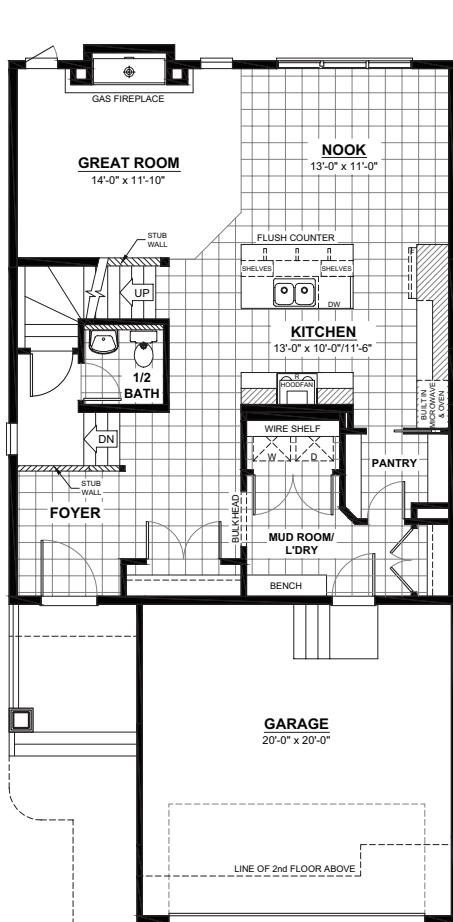

THE VIENNA A

2 STOREY · 2,182sq.ft.

MAIN FLOOR
952sq.ft.
(9FT. CEILINGS)

2ND FLOOR
1,230sq.ft.
(8FT. CEILINGS)

FEATURES

- 4 bedrooms
- 2½ baths
- Bonus room
- Gourmet kitchen with entertainment area
- 5 piece ensuite
- Modern gas fireplace in great room
- Private ½ bath