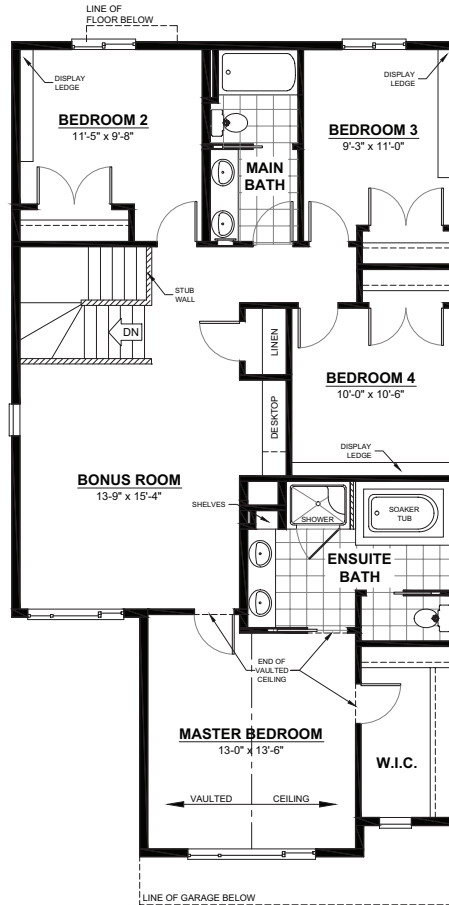

THE VIENNA A

2 STOREY · 2,182sq.ft.

MAIN FLOOR
952sq.ft.
(9FT. CEILINGS)

2ND FLOOR
1,230sq.ft.
(8FT. CEILINGS)

FEATURES

- 4 bedrooms
- 2½ baths
- Bonus room
- Gourmet kitchen with entertainment area
- 5 piece ensuite
- Modern gas fireplace in great room
- Private ½ bath