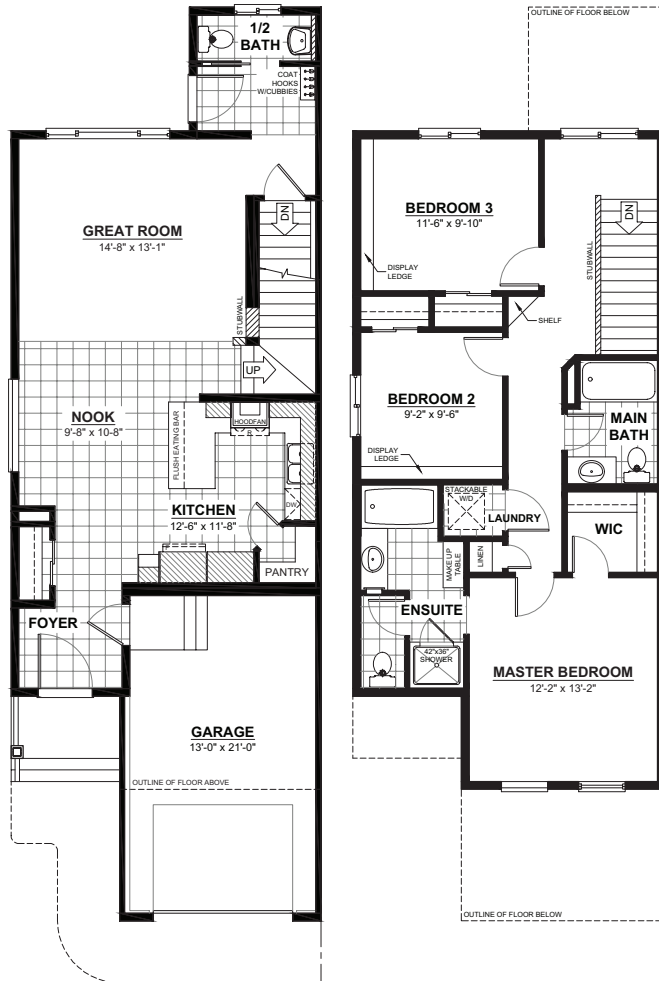

# THE FUSHUN G1

2 STOREY · 1,490sq.ft.

**MAIN FLOOR**  
718sq.ft.  
(9FT. CEILINGS)

**2ND FLOOR**  
772.ft.  
(8FT. CEILINGS)

## FEATURES

- 3 bedrooms
- 2½ bathrooms
- Second floor laundry
- Gourmet kitchen
- Walk-in closet

# THE FUSHUN G2

2 STOREY · 1,490sq.ft.