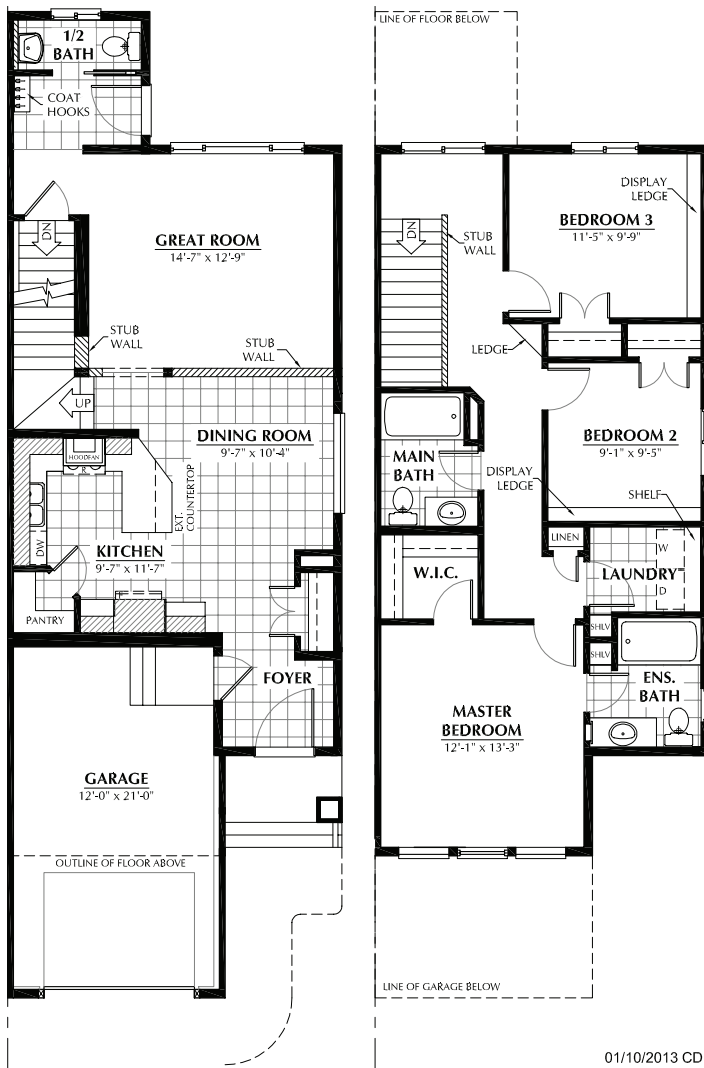

MAIN FLOOR
718sq.ft.
(9FT. CEILINGS)

2ND FLOOR
759sq.ft.
(8FT. CEILINGS)

FEATURES

- 3 bedrooms
- 2½ bathrooms
- Great room
- Second floor laundry

01/10/2013 CD

MAIN FLOOR
718sq.ft.
(9FT. CEILINGS)

2ND FLOOR
772sq.ft.
(8FT. CEILINGS)

FEATURES

- 3 bedrooms
- 2½ bathrooms
- Great room
- Second floor laundry