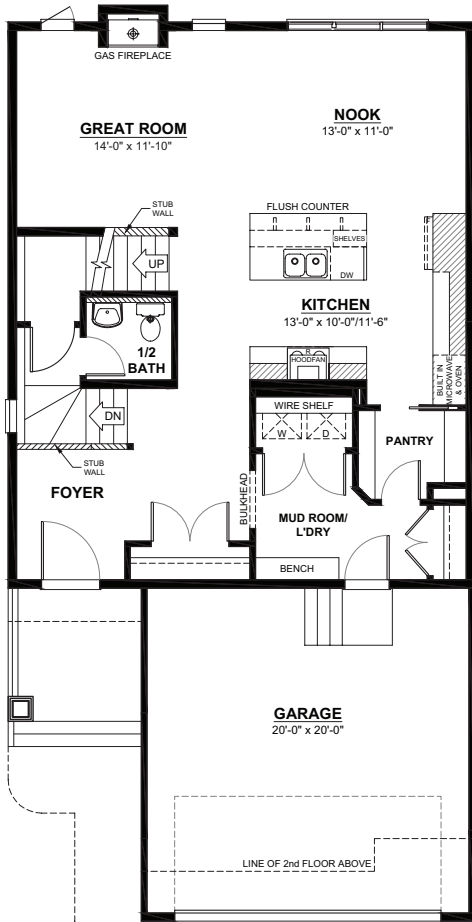

# THE VIENNA A

2 STOREY · 2,248sq.ft.

**MAIN FLOOR**  
952sq.ft.  
(9FT. CEILINGS)

**2ND FLOOR**  
1,296sq.ft.  
(8FT. CEILINGS)

## FEATURES

- 4 bedrooms
- 2½ baths
- Bonus room
- Gourmet kitchen with entertainment area
- 5 piece ensuite
- Modern gas fireplace in great room
- Private ½ bath