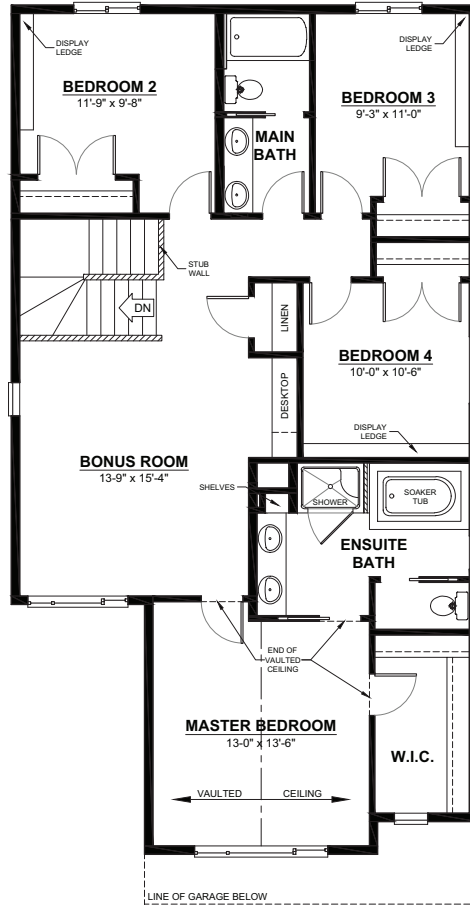

# THE VIENNA A

2 STOREY · 2,248sq.ft.

**MAIN FLOOR**  
952sq.ft.  
(9FT. CEILINGS)

**2ND FLOOR**  
1,296sq.ft.  
(8FT. CEILINGS)

## FEATURES

- 4 bedrooms
- 2½ baths
- Bonus room
- Gourmet kitchen with entertainment area
- 5 piece ensuite
- Modern gas fireplace in great room
- Private ½ bath