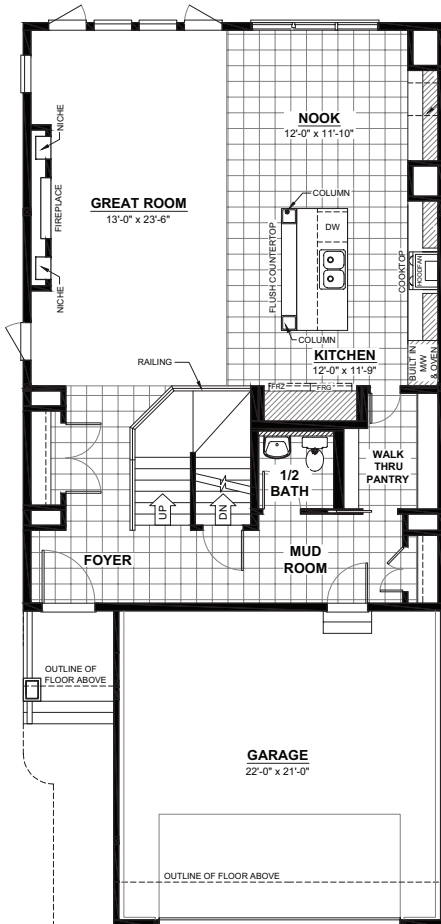

THE MILAN C

2 STOREY · 2,542sq.ft.

MAIN FLOOR
1,092sq.ft.
(9FT. CEILINGS)

2ND FLOOR
1,450sq.ft.
(8FT. CEILINGS)

FEATURES

- 4 bedrooms
- 2½ baths
- Bonus room
- Second floor laundry
- Built-in desk
- Large estate bathroom
- Jack & Jill main bathroom
- Entertainment area