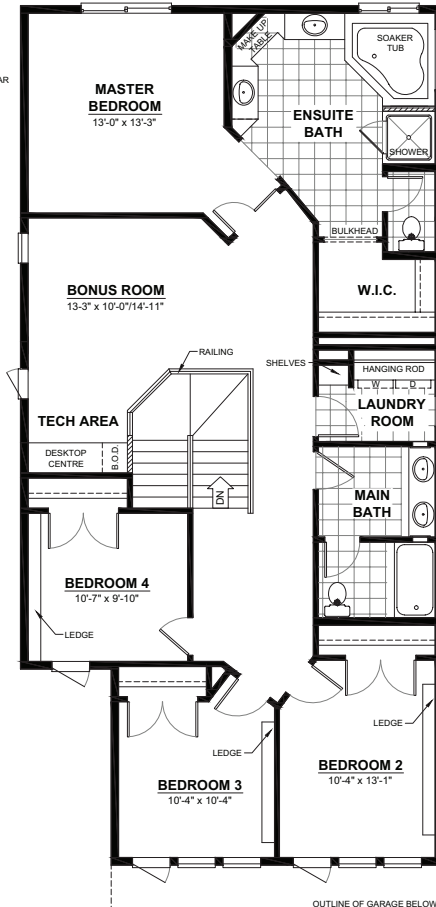

THE MILAN C

2 STOREY · 2,542sq.ft.

MAIN FLOOR
1,092sq.ft.
(9FT. CEILINGS)

2ND FLOOR
1,450sq.ft.
(8FT. CEILINGS)

FEATURES

- 4 bedrooms
- 2½ baths
- Bonus room
- Second floor laundry
- Built-in desk
- Large estate bathroom
- Jack & Jill main bathroom
- Entertainment area