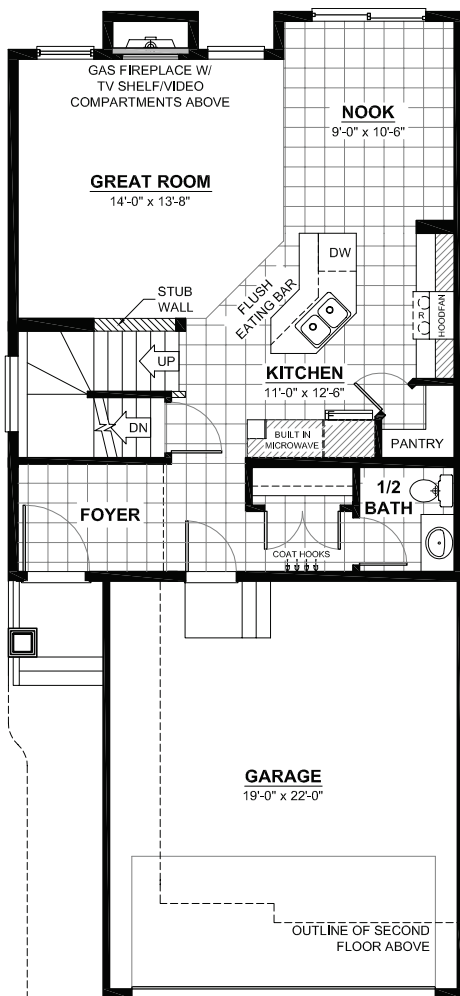

THE MONACO

2 STOREY · 1,560sq.ft.

FEATURES

- 3 bedrooms
- 2½ baths
- Second floor laundry
- Large great room

MAIN FLOOR
702sq.ft.
(9FT. CEILINGS)

2ND FLOOR
858sq.ft.
(8FT. CEILINGS)

05/08/2013 AC

This plan is the property of City Homes. All rights reserved, including the right of reproduction in whole or in part. Dimensions shown are approximate and are subject to change. Please consult your City Homes Sales Consultant.