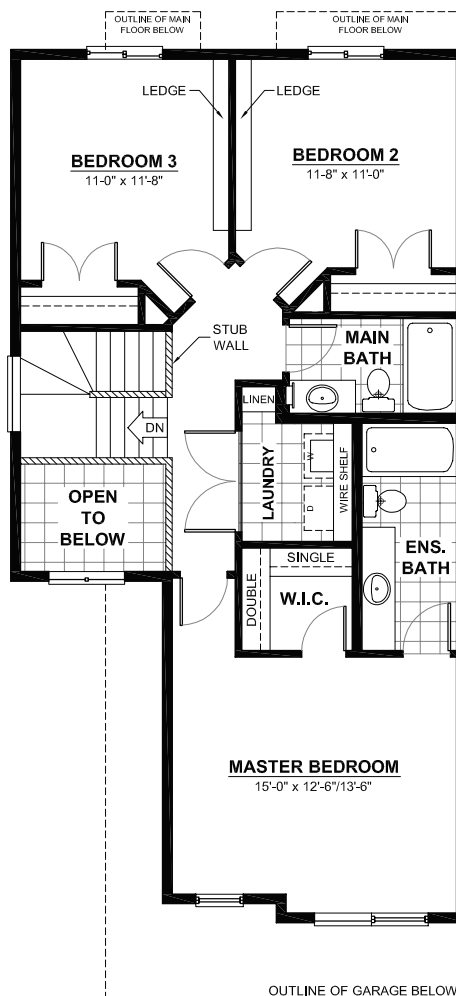

THE MONACO

2 STOREY · 1,560sq.ft.

FEATURES

- 3 bedrooms
- 2½ baths
- Second floor laundry
- Large great room

MAIN FLOOR
702sq.ft.
(9FT. CEILINGS)

2ND FLOOR
858sq.ft.
(8FT. CEILINGS)

05/08/2013 AC

This plan is the property of City Homes. All rights reserved, including the right of reproduction in whole or in part. Dimensions shown are approximate and are subject to change. Please consult your City Homes Sales Consultant.