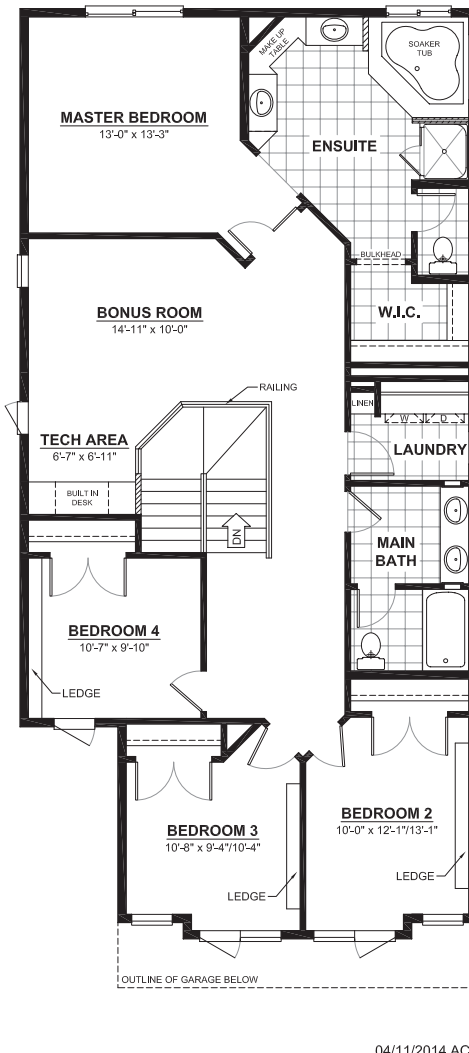

**MAIN FLOOR**  
1,092sq.ft.  
(9FT. CEILINGS)

**2ND FLOOR**  
1,445sq.ft.  
(8FT. CEILINGS)

## FEATURES

- 4 bedrooms
- 2½ baths
- 5 piece ensuite
- Bonus room
- Second floor laundry
- Great room with modern gas fireplace

04/11/2014 AC