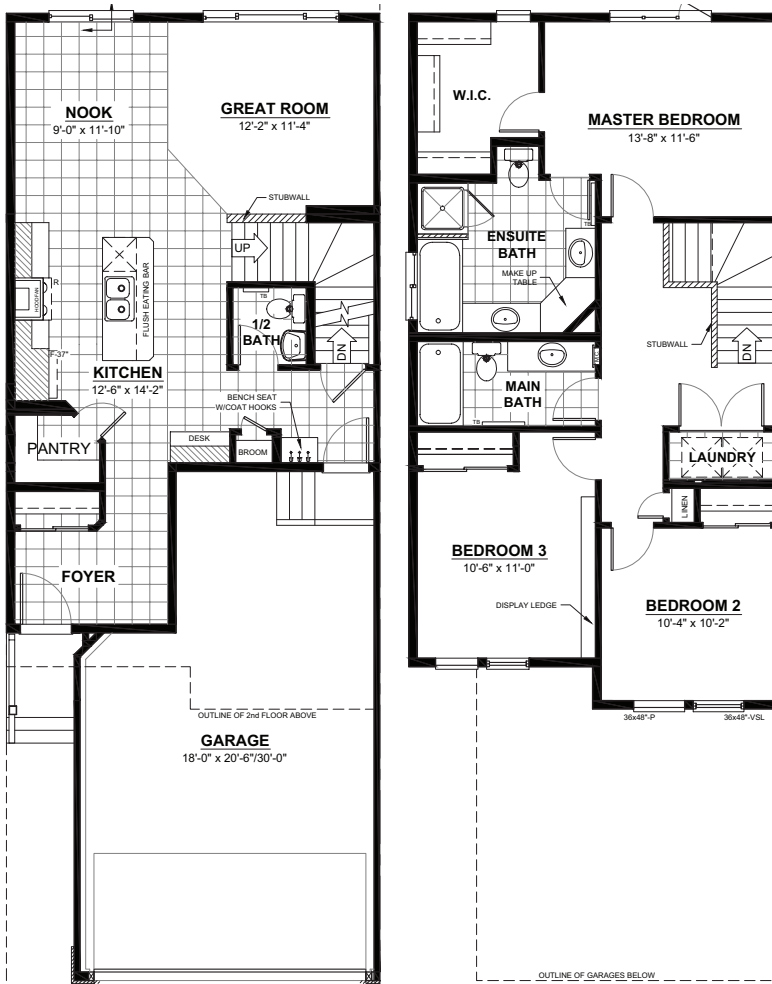

THE AGRA II G1

2 STOREY · 1,525sq.ft.

FEATURES

- 3 bedrooms
- 2½ bathrooms
- Second floor laundry
- Large pantry
- 5-piece ensuite, comes with makeup table
- Walk-in closet

THE AGRA II G2

2 STOREY · 1,536sq.ft.

MAIN FLOOR
689sq.ft.
(9FT. CEILINGS)

2ND FLOOR
847sq.ft.
(8FT. CEILINGS)

FEATURES

- 3 bedrooms
- 2½ bathrooms
- Second floor laundry
- Large pantry
- 5-piece ensuite, comes with makeup table
- Walk-in closet