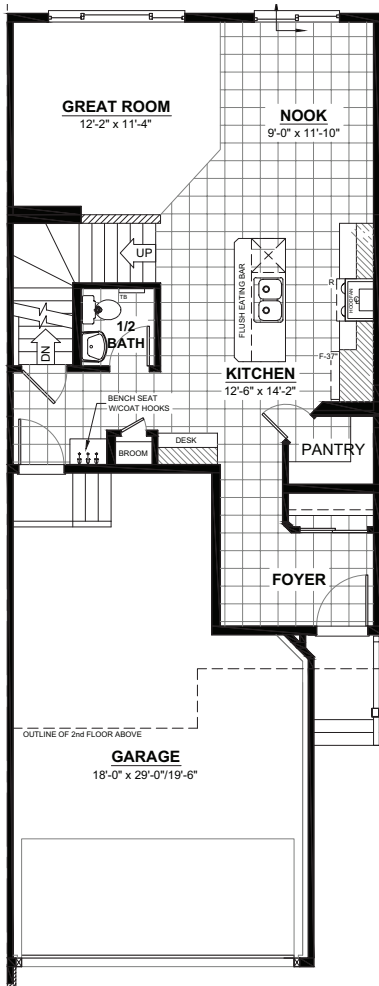

THE AGRA II G1

2 STOREY · 1,525sq.ft.

FEATURES

- 3 bedrooms
- 2½ bathrooms
- Second floor laundry
- Large pantry
- 5-piece ensuite, comes with makeup table
- Walk-in closet

THE AGRA II G2

2 STOREY · 1,536sq.ft.

MAIN FLOOR
689sq.ft.
(9FT. CEILINGS)

2ND FLOOR
847sq.ft.
(8FT. CEILINGS)

FEATURES

- 3 bedrooms
- 2½ bathrooms
- Second floor laundry
- Large pantry
- 5-piece ensuite, comes with makeup table
- Walk-in closet