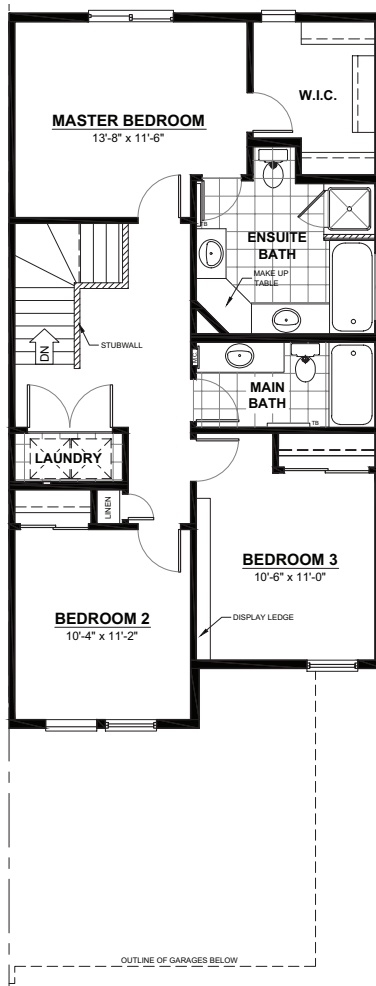

THE AGRA II G1

2 STOREY · 1,525sq.ft.

FEATURES

- 3 bedrooms
- 2½ bathrooms
- Second floor laundry
- Large pantry
- 5-piece ensuite, comes with makeup table
- Walk-in closet

THE AGRA II G2

2 STOREY · 1,536sq.ft.

MAIN FLOOR
689sq.ft.
(9FT. CEILINGS)

2ND FLOOR
847sq.ft.
(8FT. CEILINGS)

FEATURES

- 3 bedrooms
- 2½ bathrooms
- Second floor laundry
- Large pantry
- 5-piece ensuite, comes with makeup table
- Walk-in closet