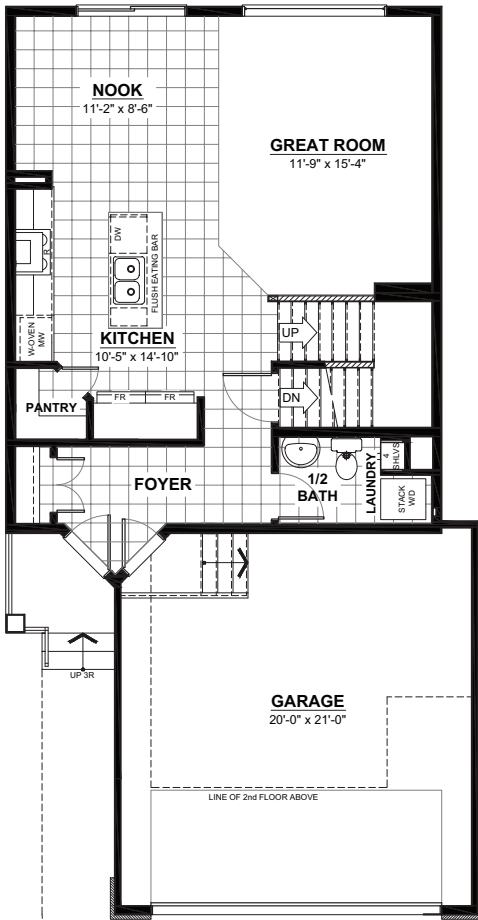

# THE RICHMOND A

2 STOREY · 1,575sq.ft.

**MAIN FLOOR**  
705.ft.  
(9FT. CEILINGS)

**2ND FLOOR**  
870sq.ft.  
(8FT. CEILINGS)

## FEATURES

- 3 bedrooms
- 2½ bathrooms
- Large walk-in closets
- Large great room
- Second floor bonus room