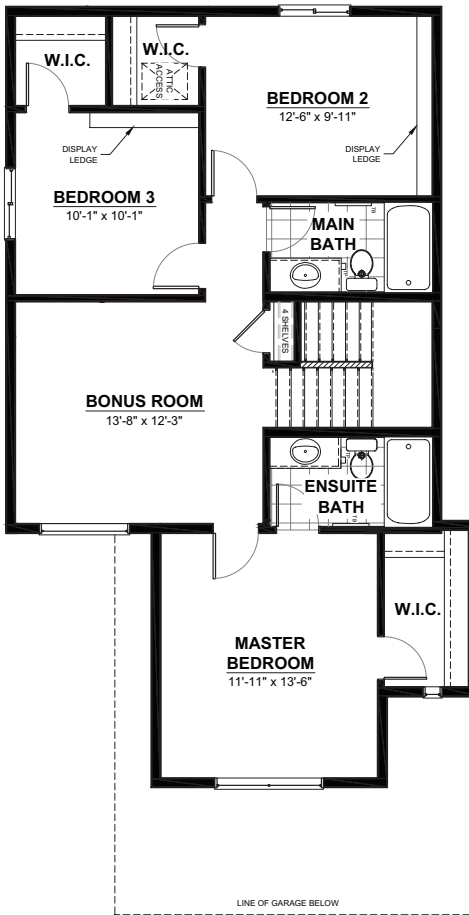

# THE RICHMOND A

2 STOREY · 1,575sq.ft.

**MAIN FLOOR**  
705.ft.  
(9FT. CEILINGS)

**2ND FLOOR**  
870sq.ft.  
(8FT. CEILINGS)

## FEATURES

- 3 bedrooms
- 2½ bathrooms
- Large walk-in closets
- Large great room
- Second floor bonus room