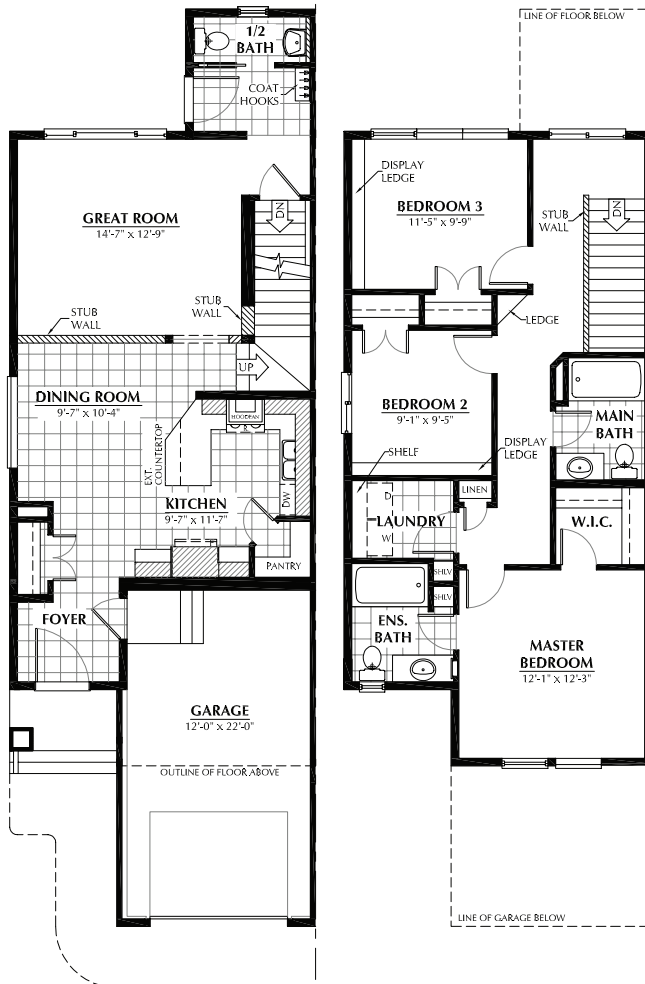

# THE FUSHUN G1

2 STOREY · 1,477sq.ft.

**MAIN FLOOR**  
718sq.ft.  
(9FT. CEILINGS)

**2ND FLOOR**  
759sq.ft.  
(8FT. CEILINGS)

## FEATURES

- 3 bedrooms
- 2½ bathrooms
- Second floor laundry
- Gourmet kitchen
- Walk-in closet

# THE FUSHUN G2

2 STOREY · 1,490sq.ft.

**MAIN FLOOR**  
718sq.ft.  
(9FT. CEILINGS)

**2ND FLOOR**  
772sq.ft.  
(8FT. CEILINGS)